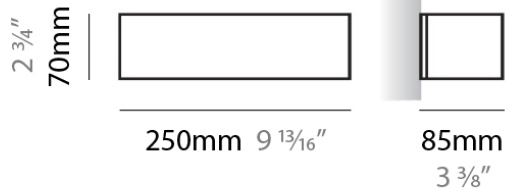

TOY SURFACE

D83285

GENERAL

Series: Toy _____
Brand: Panzeri _____
Division: Design _____
Mounting Type: Surface _____
Mounting Location: Wall _____
Subcategory: Ambient _____

PHYSICAL

Shape: Rectangle _____
Length (mm): 250 _____
Length (in): 9 ⁷/₁₆ _____
Height (mm): 70 _____
Height (in): 2 ³/₄ _____
Extension (mm): 85 _____
Extension (in): 3 ¹/₄ _____
Light Distribution: Direct / Indirect _____
Weight (kg): 0.9 _____
Weight (lbs): 2 _____
Diffuser: Frost White Glass _____
Fixture Material: Metal _____

ELECTRICAL

Number of Lamps: 1 _____
Lamp Type: LED _____
Total Output Wattage (W): 12 _____
Dimming: Non-Dimmable _____
Driver Included: Yes _____
Driver Location: Integrated _____
Driver Type: Constant Current _____
Driver Class: Class 2 _____
Input Voltage (V): 120 _____
Upon Request: (Dimming and 277V options available with remote driver sold separately) _____

LED

Color Temperature (°K): 3000 _____
Nominal Lumen (lm): 2 x 730 _____
CRI: >80 CRI _____

OPTICAL

RATINGS AND CERTIFICATIONS

Certified By: CSA Certified to UL and CSA Standards _____
IP rating: IP40 _____